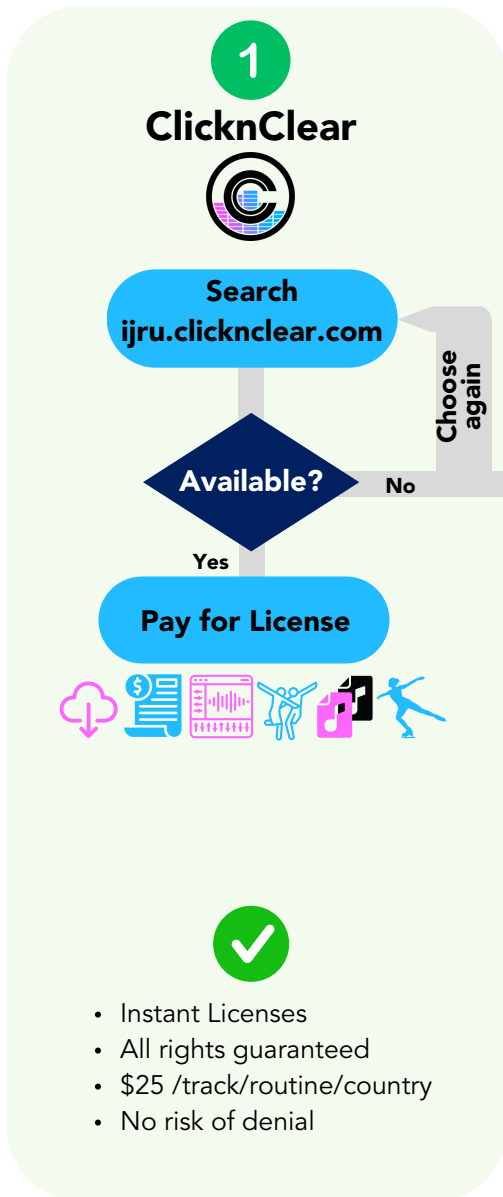

# OPTIONS FOR LICENSING MUSIC

**Music cannot be used**

**Submit Request via ClicknClear**

- This full process can take several weeks / months.
- There is no guarantee of approval.
- One-off license prices are generally higher than ClicknClear prices.