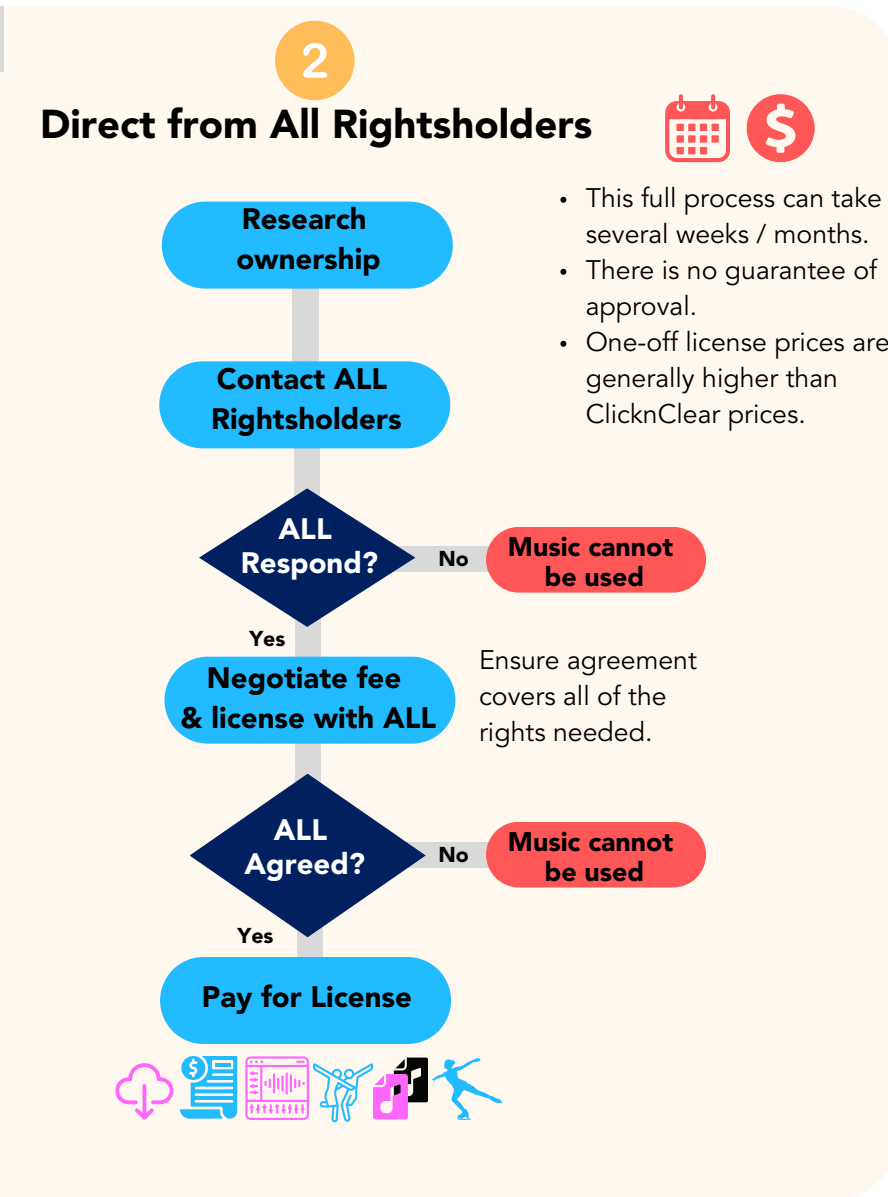

# OPTIONS FOR LICENSING MUSIC

**Music cannot be used**

**Submit Request via ClicknClear**

- This full process can take several weeks / months.
- There is no guarantee of approval.
- One-off license prices are generally higher than ClicknClear prices.